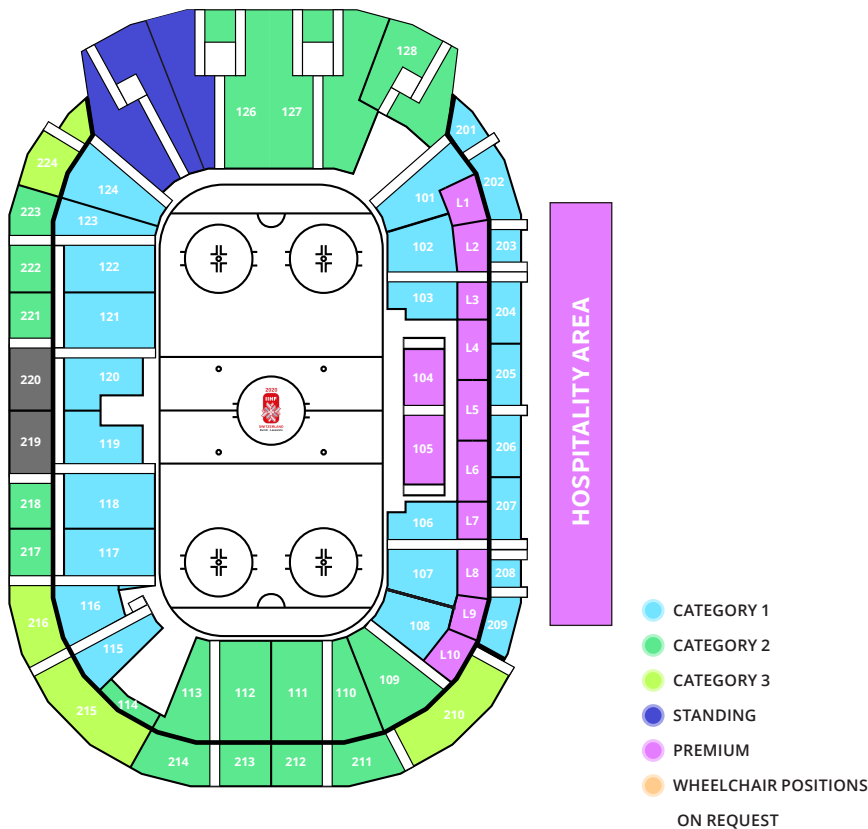

LAUSANNE *GRUPPE A*

KANADA

SCHWEDEN

TSCHECHIEN

DEUTSCHLAND

SLOWAKEI

DÄNEMARK

GROSSBRITANNIEN

WEISSRUSSLAND

LAUSANNE ARENA

Chemin du Viaduc 14, 1008 Prilly

Ein brandneues Stadion in Lausanne wird der zweite Spielort sein. In der 9'500 Zuschauer fassenden Arena werden auch die Olympischen Jugend-Winterspiele 2020 ausgetragen. Lausanne ist mit 350'000 Einwohnern in der Region die zweitgrösste Stadt der Westschweiz und die Heimat des Hauptsitzes des Internationalen Olympischen Komitees.

LET'S MAKE HISTORY